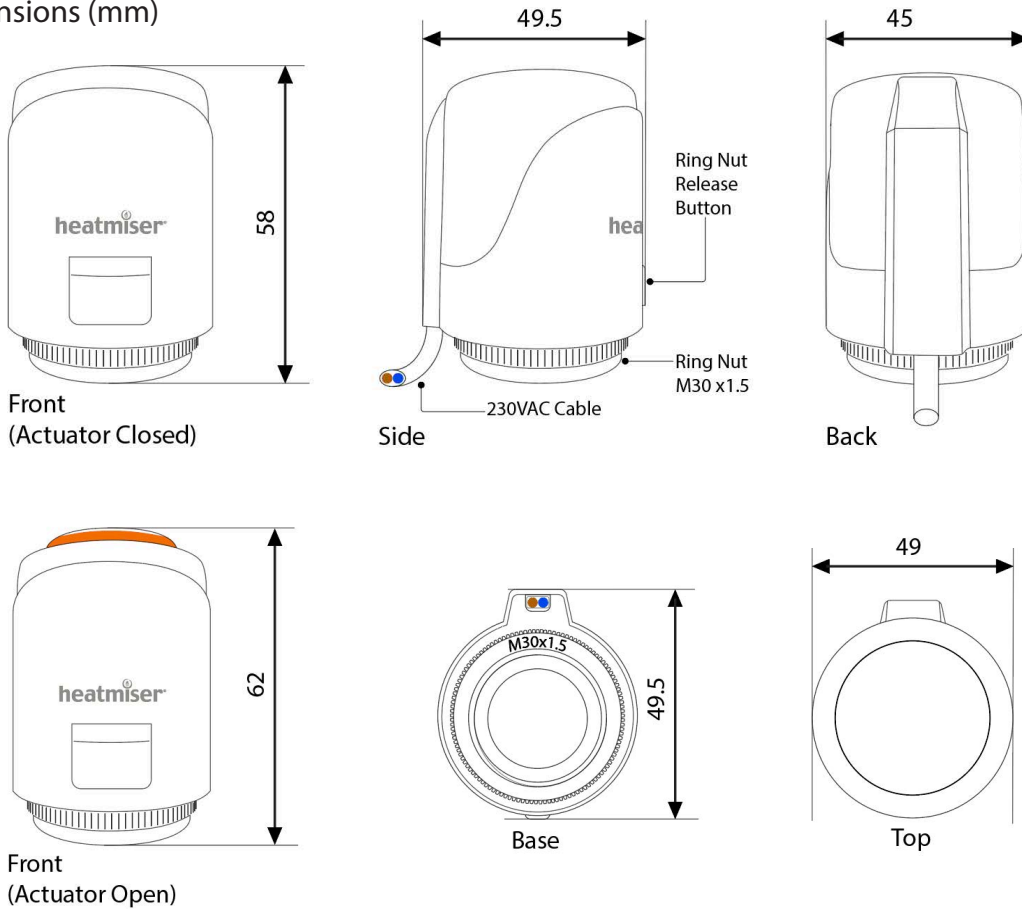

Accessories

Model: TA230

Power	230VAC
Consumption	2W
IP Protection	IP54
Stroke	3.5mm +/- 0.5
Valve Connection	Threaded Ring nut M30 x1.5
Opening Time	Start: 120 Seconds Finish: 180 Seconds
Weight	127g

Product Dimensions (mm)

Wiring Diagram