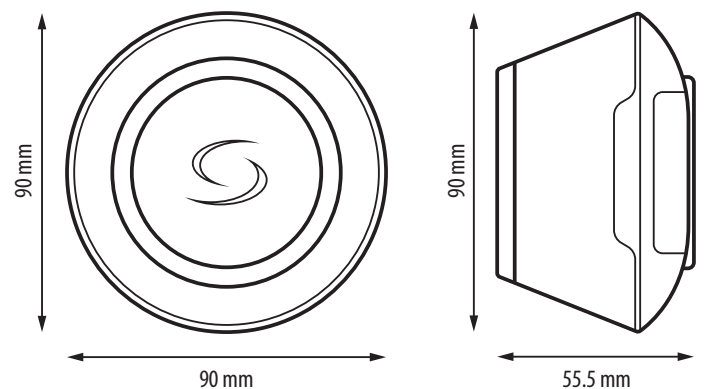

Characteristics

- LED indication
- Connects all SALUS iT600 Smart Home products to the Smart Home app
- Ethernet connection
- System notification (SMS, e-mail)
- 5 year warranty

Features

Product	Universal Gateway
Power Supply:	5V DC through USB
RF connection	ZigBee 2.4 Ghz
Port	1x10/100 LAN port
Mounting	on walls / on the table
Dimensions (mm)	55.5 x 90
Operating Humidity	5-90% RH
Storage Temperature	-10-60 C
Operating Temperature	0-50 C